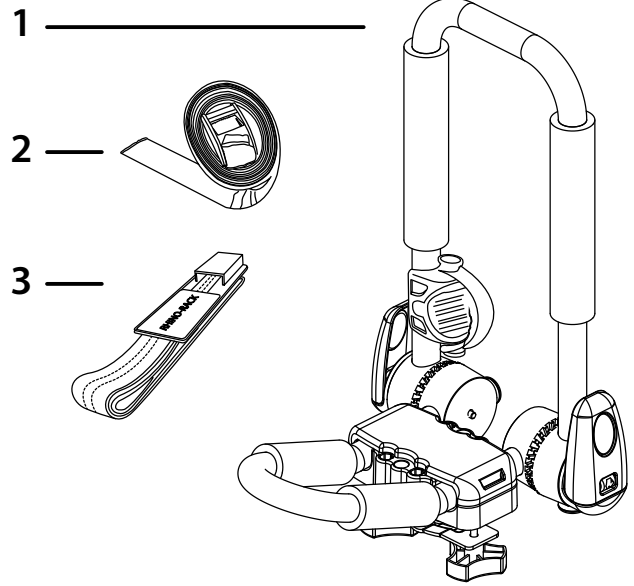

Rhino-Rack Folding Kayak Carrier S512

Parts List

Item	구성품	수량
1	카약캐리어	2
2	5.5m 벨트	2
3	버클 스트랩	2
4	설명서	1

장착하기 전에 기본바를 깨끗히 청소해 주세요.

1