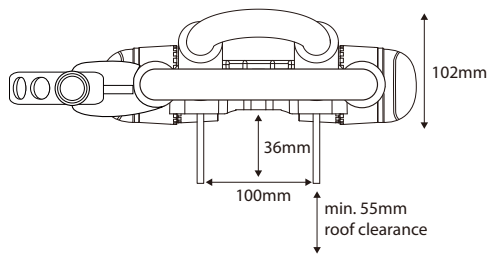

Rhino-Rack Folding Kayak Carrier S512

Parts List

Item	구성품	수량
1	카약캐리어	2
2	5.5m 벨트	2
3	버클 스트랩	2
4	설명서	1

장착하기 전에 기본바를 깨끗히 청소해 주세요.

1